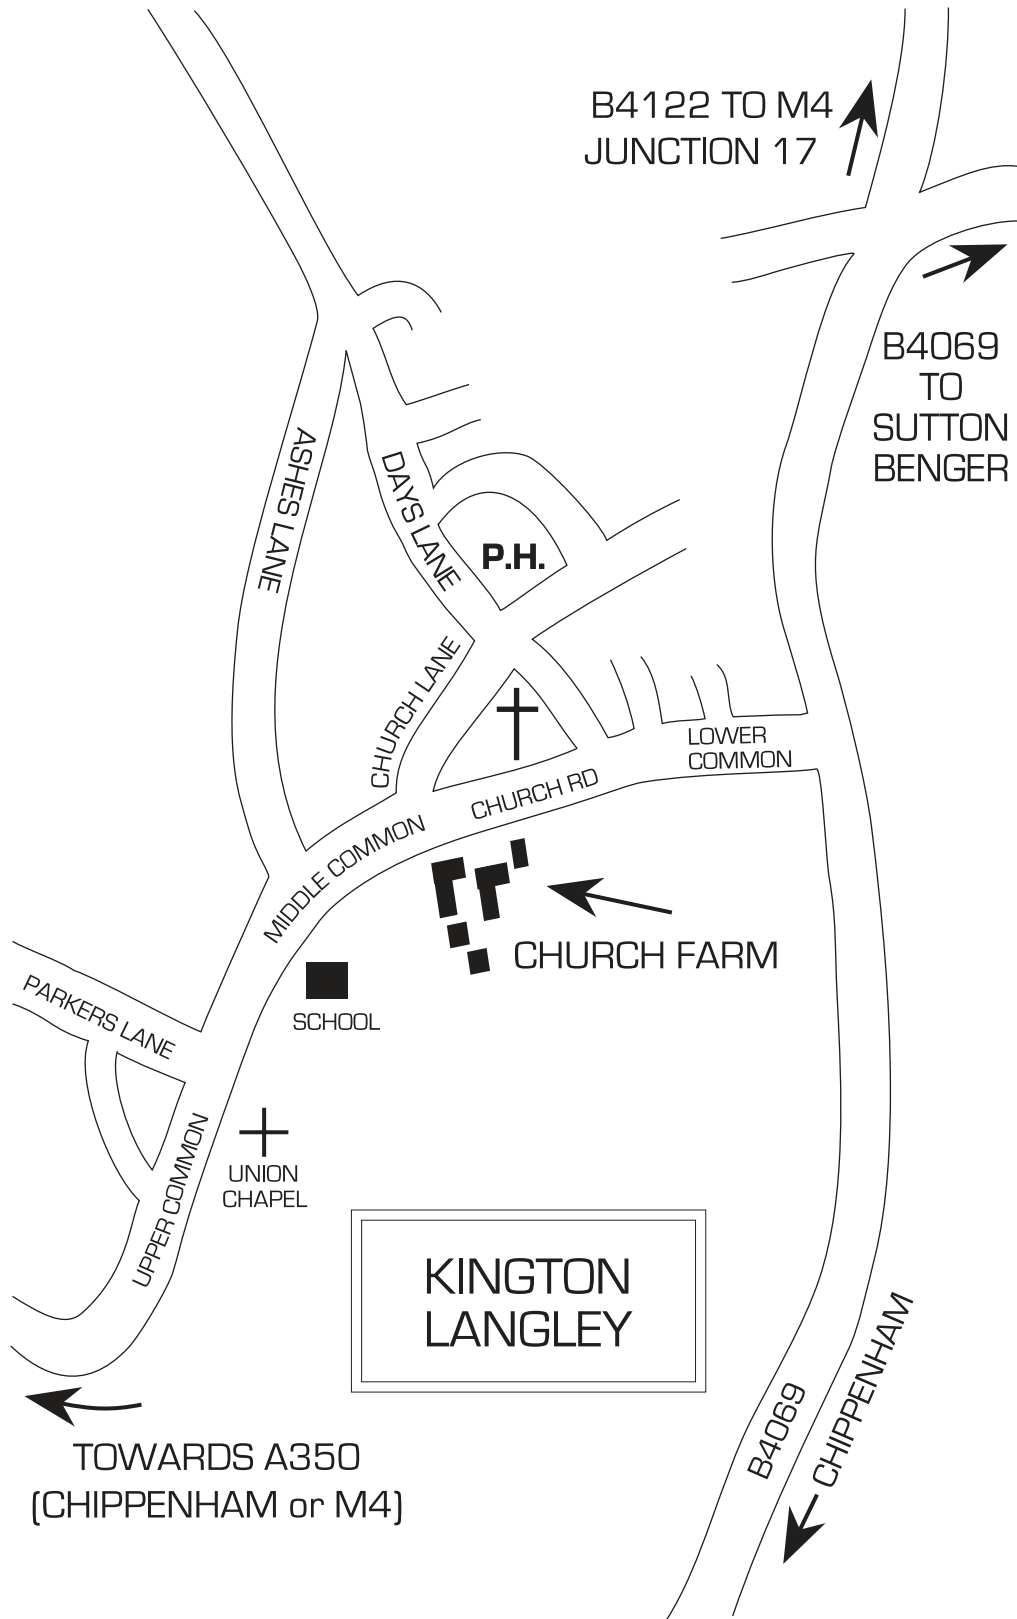

WE ARE ONLY 1 MILE SOUTH OF JUNCTION 17 - M4

20 MINUTES TO BATH

80 MINUTES TO LONDON

B4122 TO M4
JUNCTION 17

B4069
TO
SUTTON
BENDER

P.H.

LOWER
COMMON

CHURCH RD

KINGTON
LANGLEY

20 MINUTES TO TETBURY